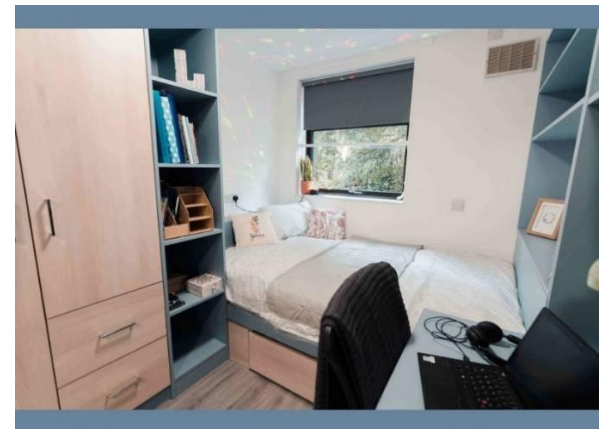

Click on the buttons below for more

Centre
overview

Excursion
schedule

Add ons

Sample AP

London Uxbridge 2024

Location Brunel University
Arrival dates 18 June • 2 July • 16 July • 23 July • 30 July • 6 August
Age range 10 to 17
Centre type Large, closed university campus
Room types Single rooms; ensuite and standard options