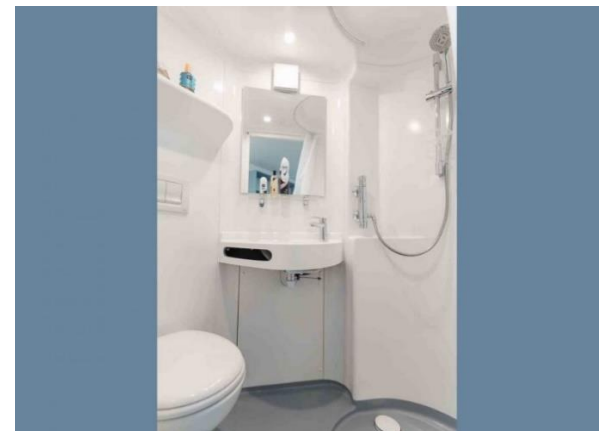

Click on the buttons below for more

Centre
overview

Excursion
schedule

Add ons

Sample AP

London Uxbridge 2024

Location Brunel University
Arrival dates 18 June • 2 July • 16 July • 23 July • 30 July • 6 August
Age range 10 to 17
Centre type Large, closed university campus
Room types Single rooms; ensuite and standard options